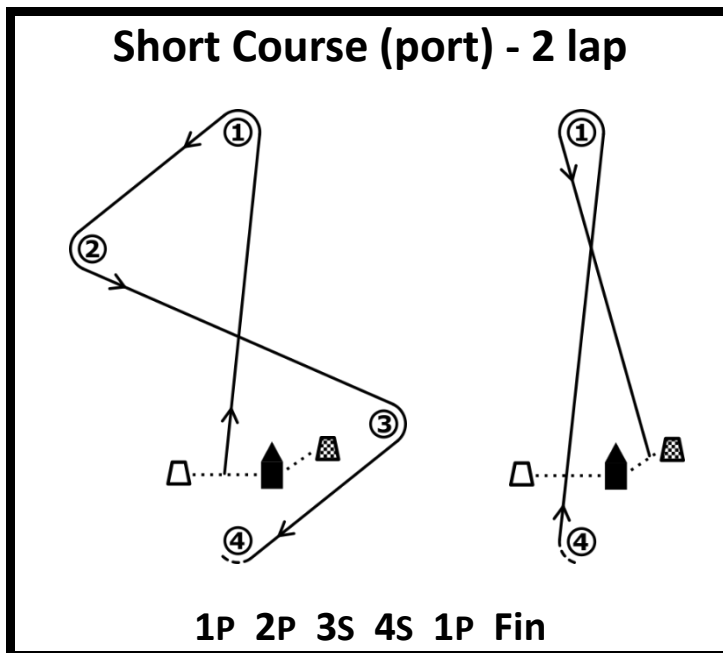

## 2 lap courses

**Lap configuration  
as per class**

*Start Boat  
displays course*

Red flag = Port  
Green flag = Starboard  
W/L board = W/L

*Numeral Pennant =  
no. of laps if not  
as per class*