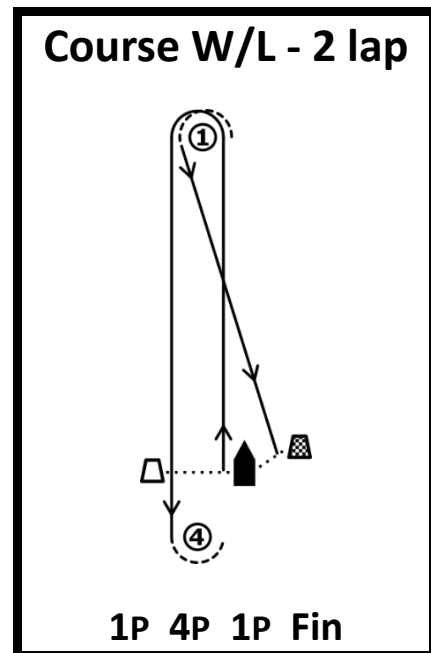

## 2 lap courses

**Lap configuration  
as per class**

*Start Boat  
displays course*

Red flag = Port  
Green flag = Starboard  
W/L board = W/L

*Numeral Pennant =  
no. of laps if not  
as per class*