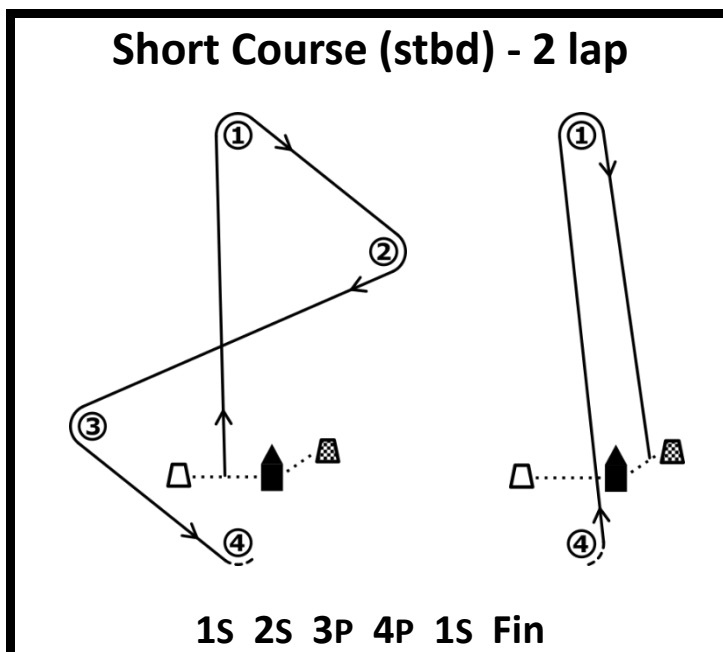

# BSC Short Courses 2023-2024

## 2 lap courses

**Lap configuration  
as per class**

*Start Boat  
displays course*

Red flag = Port  
Green flag = Starboard  
W/L board = W/L

*Numeral Pennant =  
no. of laps if not  
as per class*