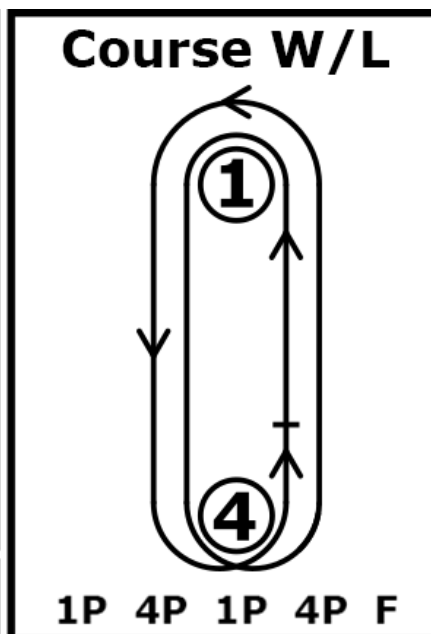

BSC Short Courses 2021-2022

**Start Boat
displays
course**

**Red flag = port
Green flag = stbd
W/L board = W/L**