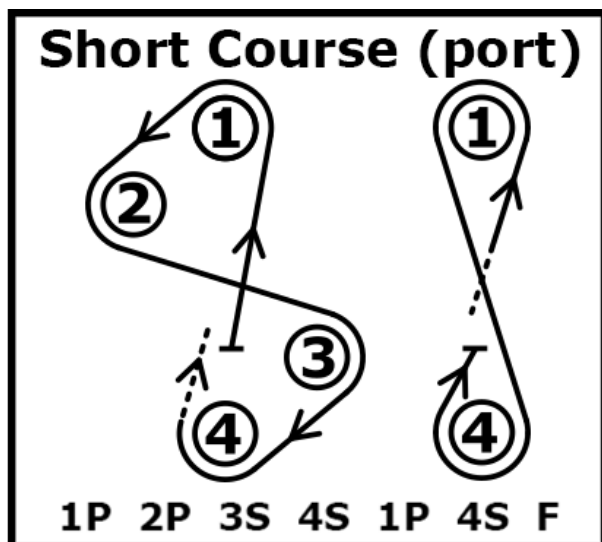

BSC Short Courses 2021-2022

**Start Boat
displays
course**

**Red flag = port
Green flag = stbd
W/L board = W/L**