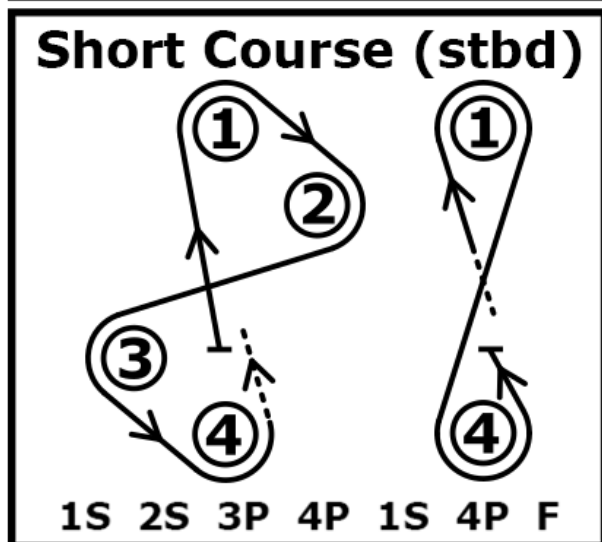

BSC Short Courses 2021-2022

**Start Boat
displays
course**

**Red flag = port
Green flag = stbd
W/L board = W/L**