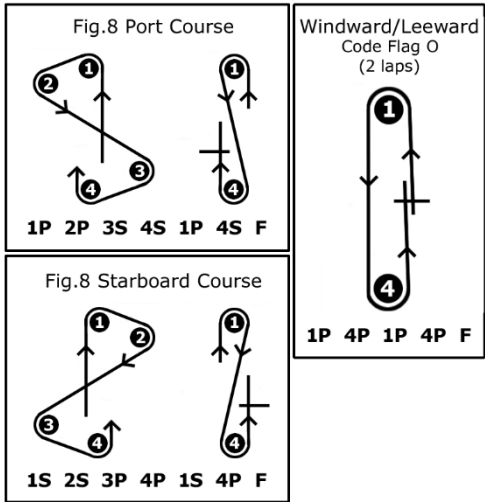

BSC Outer Courses 2020-2021 (rev. Dec 2020)

Outer Course 1 (NE)
5S 6S 3P 4P 5S 4P 5S 6S 3P 4P F

Outer Course 2 (E)
6P 5P 3S 4S 6P 4S 6P 5P 3S 4S F

Outer Course 3 (SE)
6P 5P 3S 4S 6P 4S 6P 5P 3S 4S F

Outer Course 4 (S)
1P 5S 6S 7S 5S 6S 3S 4S 1P 3S 4S F

Outer Course 5 (W/SW)
1S 2S 6P 5P 1S 5P 1S 2S 6P 5P F

Inner Course 6 (NW)
1S 2S 3P 4P 1S 4P F

Inner Course 7 (N)
1P 4P 1P 4P F