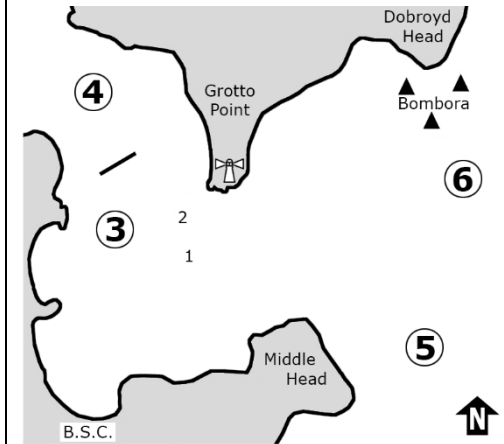

BSC Courses 2023-2024

Course SC (port)

1P 2P 3S 4S ... 1P F

Course W/L

1P 4P ... 1P F

Course SC (stbd)

1S 2S 3P 4P ... 1S F

Start Boat displays course

Red flag = port
Green flag = stbd
W/L board = W/L
SC board = short

Short Courses for all fleets when 'SC' or 'W/L' displayed

Long Course 1 (NE)

5S 6S 3P 4P 5S 4P
5S 6S 3P 4P 5S F

Long Course 2 (E)

5P 6P 3S 4S 5P 4S
5P 6P 3S 4S 5P F

Long Course 3 (SE)

5P 6P 3S 4S
5P 6P 3S 4S 5P F

Long Course 4 (S)

1P 2P 5S 6S 1P 6S
1P 2P 5S 6S 1P F

Long Course 5 (W/SW)

1S 2S 5P 6P 1S 6P
1S 2S 5P 6P 1S F

Long Course 6 (NW)

1P 2P 3S 4S 1P 4S 1P 2P 3S 4S
1P 4S 1P 2P 3S 4S 1P F

Long Course 7 (N)

1P 2P 3S 4S 1P 4S 1P 2P 3S 4S
1P 4S 1P 2P 3S 4S 1P F