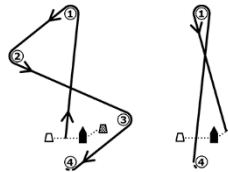

BSC Courses 2023-2024

Course SC (port)

1P 2P 3S 4S ... 1P F

Course W/L

1P 4P ... 1P F

Course SC (stbd)

1S 2S 3P 4P ... 1S F

Start Boat displays course

Red flag = port
Green flag = stbd
W/L board = W/L
SC board = short

Short Courses for all fleets when 'SC' or 'W/L' displayed

Long Course 1 (NE)

5S 6S 3P 4P 5S 4P
5S 6S 3P 4P 5S F

Long Course 2 (E)

5P 6P 3S 4S 5P 4S
5P 6P 3S 4S 5P F

Long Course 3 (SE)

5P 6P 3S 4S
5P 6P 3S 4S 5P F

Long Course 4 (S)

1P 2P 5S 6S 1P 6S
1P 2P 5S 6S 1P F

Long Course 5 (W/SW)

1S 2S 5P 6P 1S 6P
1S 2S 5P 6P 1S F

Long Course 6 (NW)

1P 2P 3S 4S 1P 4S 1P 2P 3S 4S
1P 4S 1P 2P 3S 4S 1P F