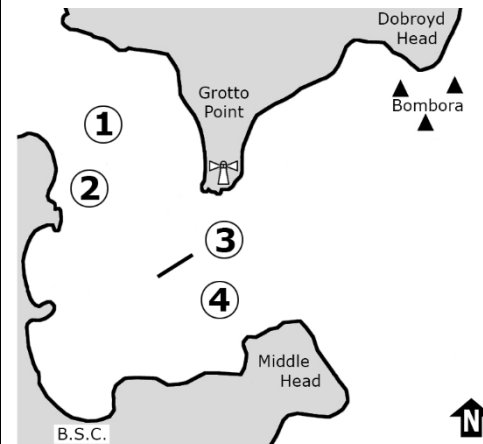

BSC Courses 2023-2024

Course SC (port)

1P 2P 3S 4S ... 1P F

Course W/L

1P 4P ... 1P F

Course SC (stbd)

1S 2S 3P 4P ... 1S F

Start Boat displays course

Red flag = port
Green flag = stbd
W/L board = W/L
SC board = short

Short Courses for all fleets when 'SC' or 'W/L' displayed

Long Course 1 (NE)

5S 6S 3P 4P 5S 4P
5S 6S 3P 4P 5S F

Long Course 2 (E)

5P 6P 3S 4S 5P 4S
5P 6P 3S 4S 5P F

Long Course 3 (SE)

5P 6P 3S 4S
5P 6P 3S 4S 5P F

Long Course 4 (S)

1P 2P 5S 6S 1P 6S
1P 2P 5S 6S 1P F

Long Course 5 (W/SW)

1S 2S 5P 6P 1S 6P
1S 2S 5P 6P 1S F

Long Course 6 (NW)

1P 2P 3S 4S 1P 4S 1P 2P 3S 4S
1P 4S 1P 2P 3S 4S 1P F

Long Course 7 (N)

1P 2P 3S 4S 1P 4S 1P 2P 3S 4S
1P 4S 1P 2P 3S 4S 1P F