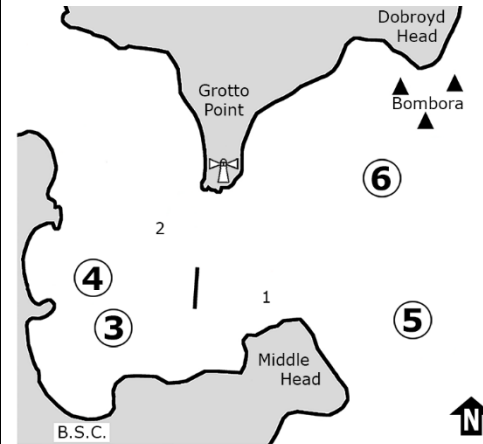

BSC Courses 2023-2024

Course SC (port)

1P 2P 3S 4S ... 1P F

Course W/L

1P 4P ... 1P F

Course SC (stbd)

1S 2S 3P 4P ... 1S F

Start Boat displays course

Red flag = port
Green flag = stbd
W/L board = W/L
SC board = short

Short Courses for all fleets when 'SC' or 'W/L' displayed

Long Course 1 (NE)

5S 6S 3P 4P 5S 4P
5S 6S 3P 4P 5S F

Long Course 2 (E)

5P 6P 3S 4S 5P 4S
5P 6P 3S 4S 5P F

Long Course 3 (SE)

5P 6P 3S 4S
5P 6P 3S 4S 5P F

Long Course 4 (S)

1P 2P 5S 6S 1P 6S
1P 2P 5S 6S 1P F

Long Course 5 (W/SW)

1S 2S 5P 6P 1S 6P
1S 2S 5P 6P 1S F

Long Course 6 (NW)

1P 2P 3S 4S 1P 4S 1P 2P 3S 4S
1P 4S 1P 2P 3S 4S 1P F

Long Course 7 (N)

1P 2P 3S 4S 1P 4S 1P 2P 3S 4S
1P 4S 1P 2P 3S 4S 1P F