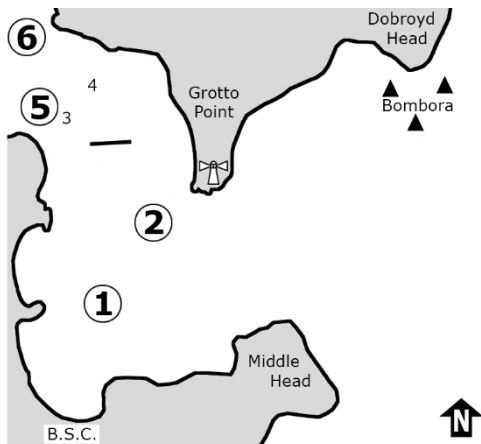

BSC Courses 2023-2024

Course SC (port)

1P 2P 3S 4S ... 1P F

Course W/L

1P 4P ... 1P F

Course SC (stbd)

1S 2S 3P 4P ... 1S F

Start Boat displays course

Red flag = port
Green flag = stbd
W/L board = W/L
SC board = short

Short Courses for all fleets when 'SC' or 'W/L' displayed

Long Course 1 (NE)

5S 6S 3P 4P 5S 4P
5S 6S 3P 4P 5S F

Long Course 2 (E)

5P 6P 3S 4S 5P 4S
5P 6P 3S 4S 5P F

Long Course 3 (SE)

5P 6P 3S 4S
5P 6P 3S 4S 5P F

Long Course 4 (S)

1P 2P 5S 6S 1P 6S
1P 2P 5S 6S 1P F

Long Course 5 (W/SW)

1S 2S 5P 6P 1S 6P
1S 2S 5P 6P 1S F

Long Course 6 (NW)

1P 2P 3S 4S 1P 4S 1P 2P 3S 4S
1P 4S 1P 2P 3S 4S 1P F

Long Course 7 (N)

1P 2P 3S 4S 1P 4S 1P 2P 3S 4S
1P 4S 1P 2P 3S 4S 1P F