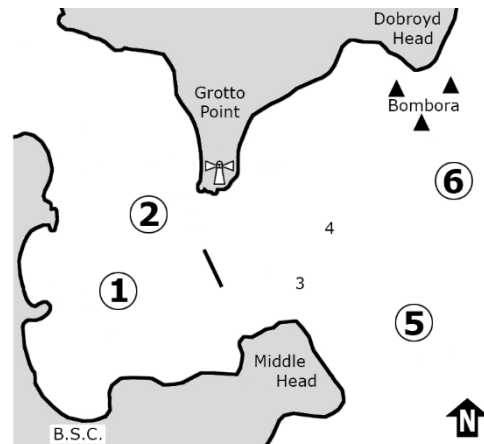

BSC Courses 2023-2024

Course SC (port)

1P 2P 3S 4S ... 1P F

Course W/L

1P 4P ... 1P F

Course SC (stbd)

1S 2S 3P 4P ... 1S F

Start Boat displays course

Red flag = port
Green flag = stbd
W/L board = W/L
SC board = short

Short Courses for all fleets when 'SC' or 'W/L' displayed

Long Course 1 (NE)

5S 6S 3P 4P 5S 4P
5S 6S 3P 4P 5S F

Long Course 2 (E)

5P 6P 3S 4S 5P 4S
5P 6P 3S 4S 5P F

Long Course 3 (SE)

5P 6P 3S 4S
5P 6P 3S 4S 5P F

Long Course 4 (S)

1P 2P 5S 6S 1P 6S
1P 2P 5S 6S 1P F

Long Course 5 (W/SW)

1S 2S 5P 6P 1S 6P
1S 2S 5P 6P 1S F

Long Course 6 (NW)

1P 2P 3S 4S 1P 4S 1P 2P 3S 4S
1P 4S 1P 2P 3S 4S 1P F

Long Course 7 (N)

1P 2P 3S 4S 1P 4S 1P 2P 3S 4S
1P 4S 1P 2P 3S 4S 1P F