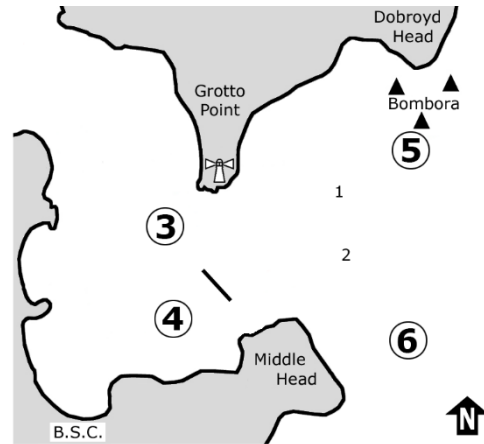

BSC Courses 2023-2024

Course SC (port)

1P 2P 3S 4S ... 1P F

Course W/L

1P 4P ... 1P F

Course SC (stbd)

1S 2S 3P 4P ... 1S F

Start Boat displays course

Red flag = port
Green flag = stbd
W/L board = W/L
SC board = short

Short Courses for all fleets when 'SC' or 'W/L' displayed

Long Course 1 (NE)

5S 6S 3P 4P 5S 4P
5S 6S 3P 4P 5S F

Long Course 2 (E)

5P 6P 3S 4S 5P 4S
5P 6P 3S 4S 5P F

Long Course 3 (SE)

5P 6P 3S 4S
5P 6P 3S 4S 5P F

Long Course 4 (S)

1P 2P 5S 6S 1P 6S
1P 2P 5S 6S 1P F

Long Course 5 (W/SW)

1S 2S 5P 6P 1S 6P
1S 2S 5P 6P 1S F

Long Course 6 (NW)

1P 2P 3S 4S 1P 4S 1P 2P 3S 4S
1P 4S 1P 2P 3S 4S 1P F

Long Course 7 (N)

1P 2P 3S 4S 1P 4S 1P 2P 3S 4S
1P 4S 1P 2P 3S 4S 1P F