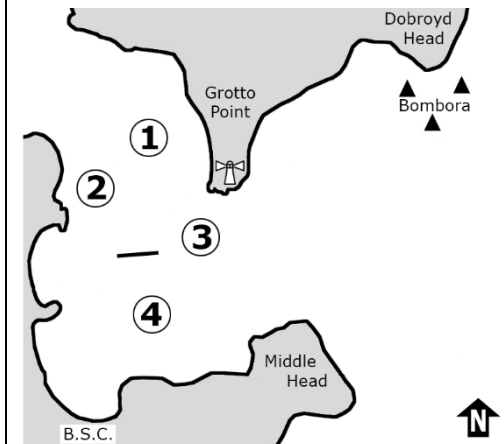

BSC Courses 2023-2024

Course SC (port)

1P 2P 3S 4S ... 1P F

Course W/L

1P 4P ... 1P F

Course SC (stbd)

1S 2S 3P 4P ... 1S F

Start Boat displays course

Red flag = port
Green flag = stbd
W/L board = W/L
SC board = short

Short Courses for all fleets when 'SC' or 'W/L' displayed

Long Course 1 (NE)

5S 6S 3P 4P 5S 4P
5S 6S 3P 4P 5S F

Long Course 2 (E)

5P 6P 3S 4S 5P 4S
5P 6P 3S 4S 5P F

Long Course 3 (SE)

5P 6P 3S 4S
5P 6P 3S 4S 5P F

Long Course 4 (S)

1P 2P 5S 6S 1P 6S
1P 2P 5S 6S 1P F

Long Course 5 (W/SW)

1S 2S 5P 6P 1S 6P
1S 2S 5P 6P 1S F

Long Course 6 (NW)

1P 2P 3S 4S 1P 4S 1P 2P 3S 4S
1P 4S 1P 2P 3S 4S 1P F

Long Course 7 (N)

1P 2P 3S 4S 1P 4S 1P 2P 3S 4S
1P 4S 1P 2P 3S 4S 1P F