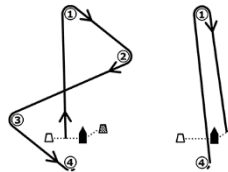

BSC Courses 2023-2024

Course SC (port)

1P 2P 3S 4S ... 1P F

Course W/L

1P 4P ... 1P F

Course SC (stbd)

1S 2S 3P 4P ... 1S F

Start Boat displays course

Red flag = port
Green flag = stbd
W/L board = W/L
SC board = short

Short Courses for all fleets when 'SC' or 'W/L' displayed

Long Course 1 (NE)

5S 6S 3P 4P 5S 4P
5S 6S 3P 4P 5S F

Long Course 2 (E)

5P 6P 3S 4S 5P 4S
5P 6P 3S 4S 5P F

Long Course 3 (SE)

5P 6P 3S 4S
5P 6P 3S 4S 5P F

Long Course 4 (S)

1P 2P 5S 6S 1P 6S
1P 2P 5S 6S 1P F

Long Course 5 (W/SW)

1S 2S 5P 6P 1S 6P
1S 2S 5P 6P 1S F

Long Course 6 (NW)

1P 2P 3S 4S 1P 4S 1P 2P 3S 4S
1P 4S 1P 2P 3S 4S 1P F